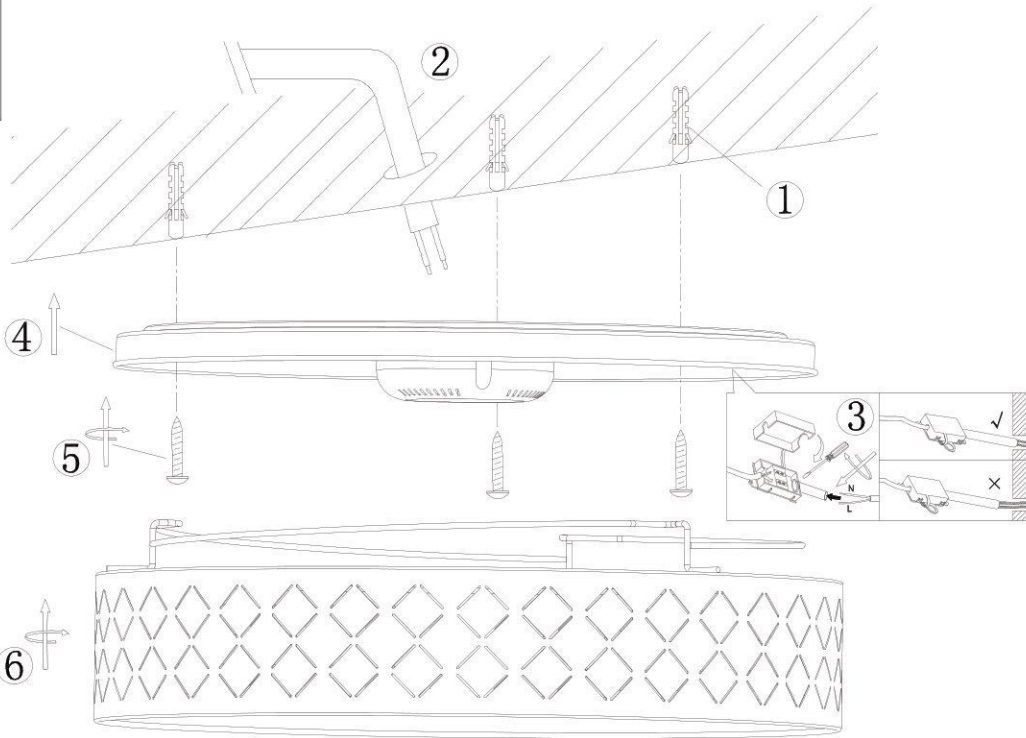

B

Indicator light

Battery: 2*AAA(incl.)

- incl. (with battery icon)
- many light steps
- RGB colour fixing
- dimmable
- many steps
- RGB colour change
- 3000 K - 6000 K
- colour fixing
- memory function
- 4500 K 3 LIGHT STEPS 6000 K 3000 K
- night light
- rainbow effect