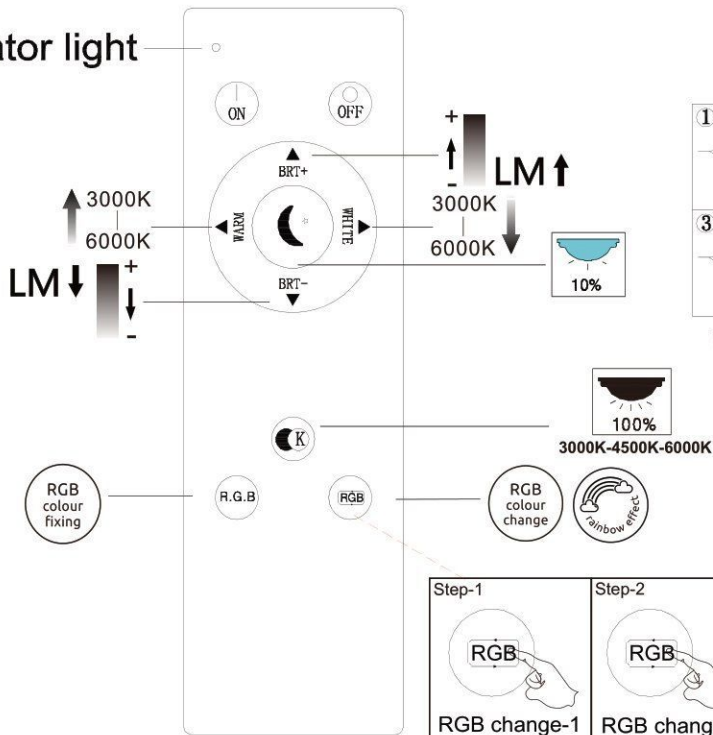

B

Indicator light

Battery: 2*AAA(incl.)

- incl. (with battery icon)
- many light steps
- RGB colour fixing
- dimmable
- many steps
- RGB colour change
- 3000 K - 6000 K
- colour fixing
- memory function
- 4500 K 3 LIGHT STEPS 6000 K 3000 K
- night light
- rainbow effect

Step-1 RGB RGB change-1	Step-2 RGB RGB change-2	Step-3 RGB Rainbow-1	Step-4 RGB Rainbow-2
Step-5 RGB Rainbow-3	Step-6 RGB RGB change-3	Step-7 RGB Rainbow running	Step-8 RGB Rainbow-4