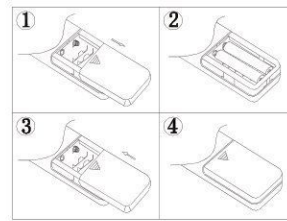

B

Indicator light

Battery: 2*AAA(incl.)

- incl. (with battery icon)
- many light steps
- RGB colour fixing
- dimmable
- many steps
- RGB colour change
- 3000 K - 6000 K
- colour fixing
- memory function
- 4500 K 3 LIGHT STEPS 6000 K 3000 K
- night light
- rainbow effect